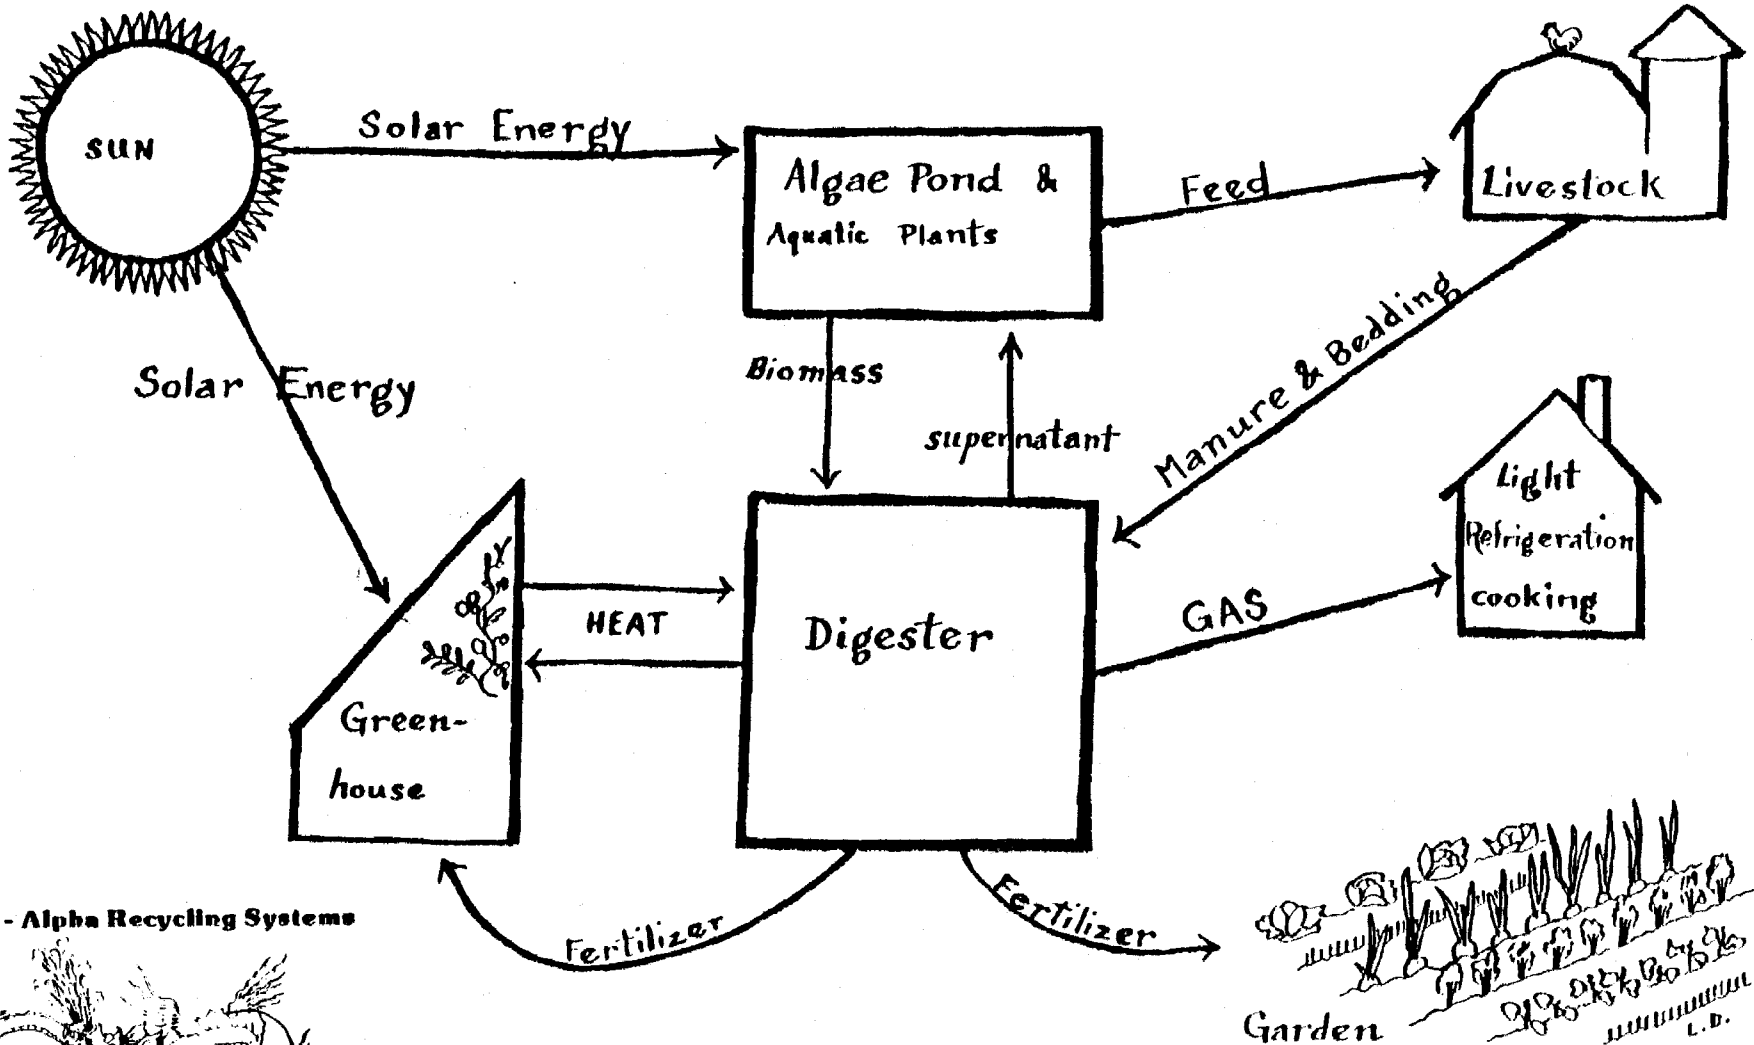

# OARS FLOW CHART

Omega - Alpha Recycling Systems

ROBERT A. HAMBURG  
Director

Route 1, Box 51  
Orma, WV 25268 U.S.A.  
(304) 655-8662